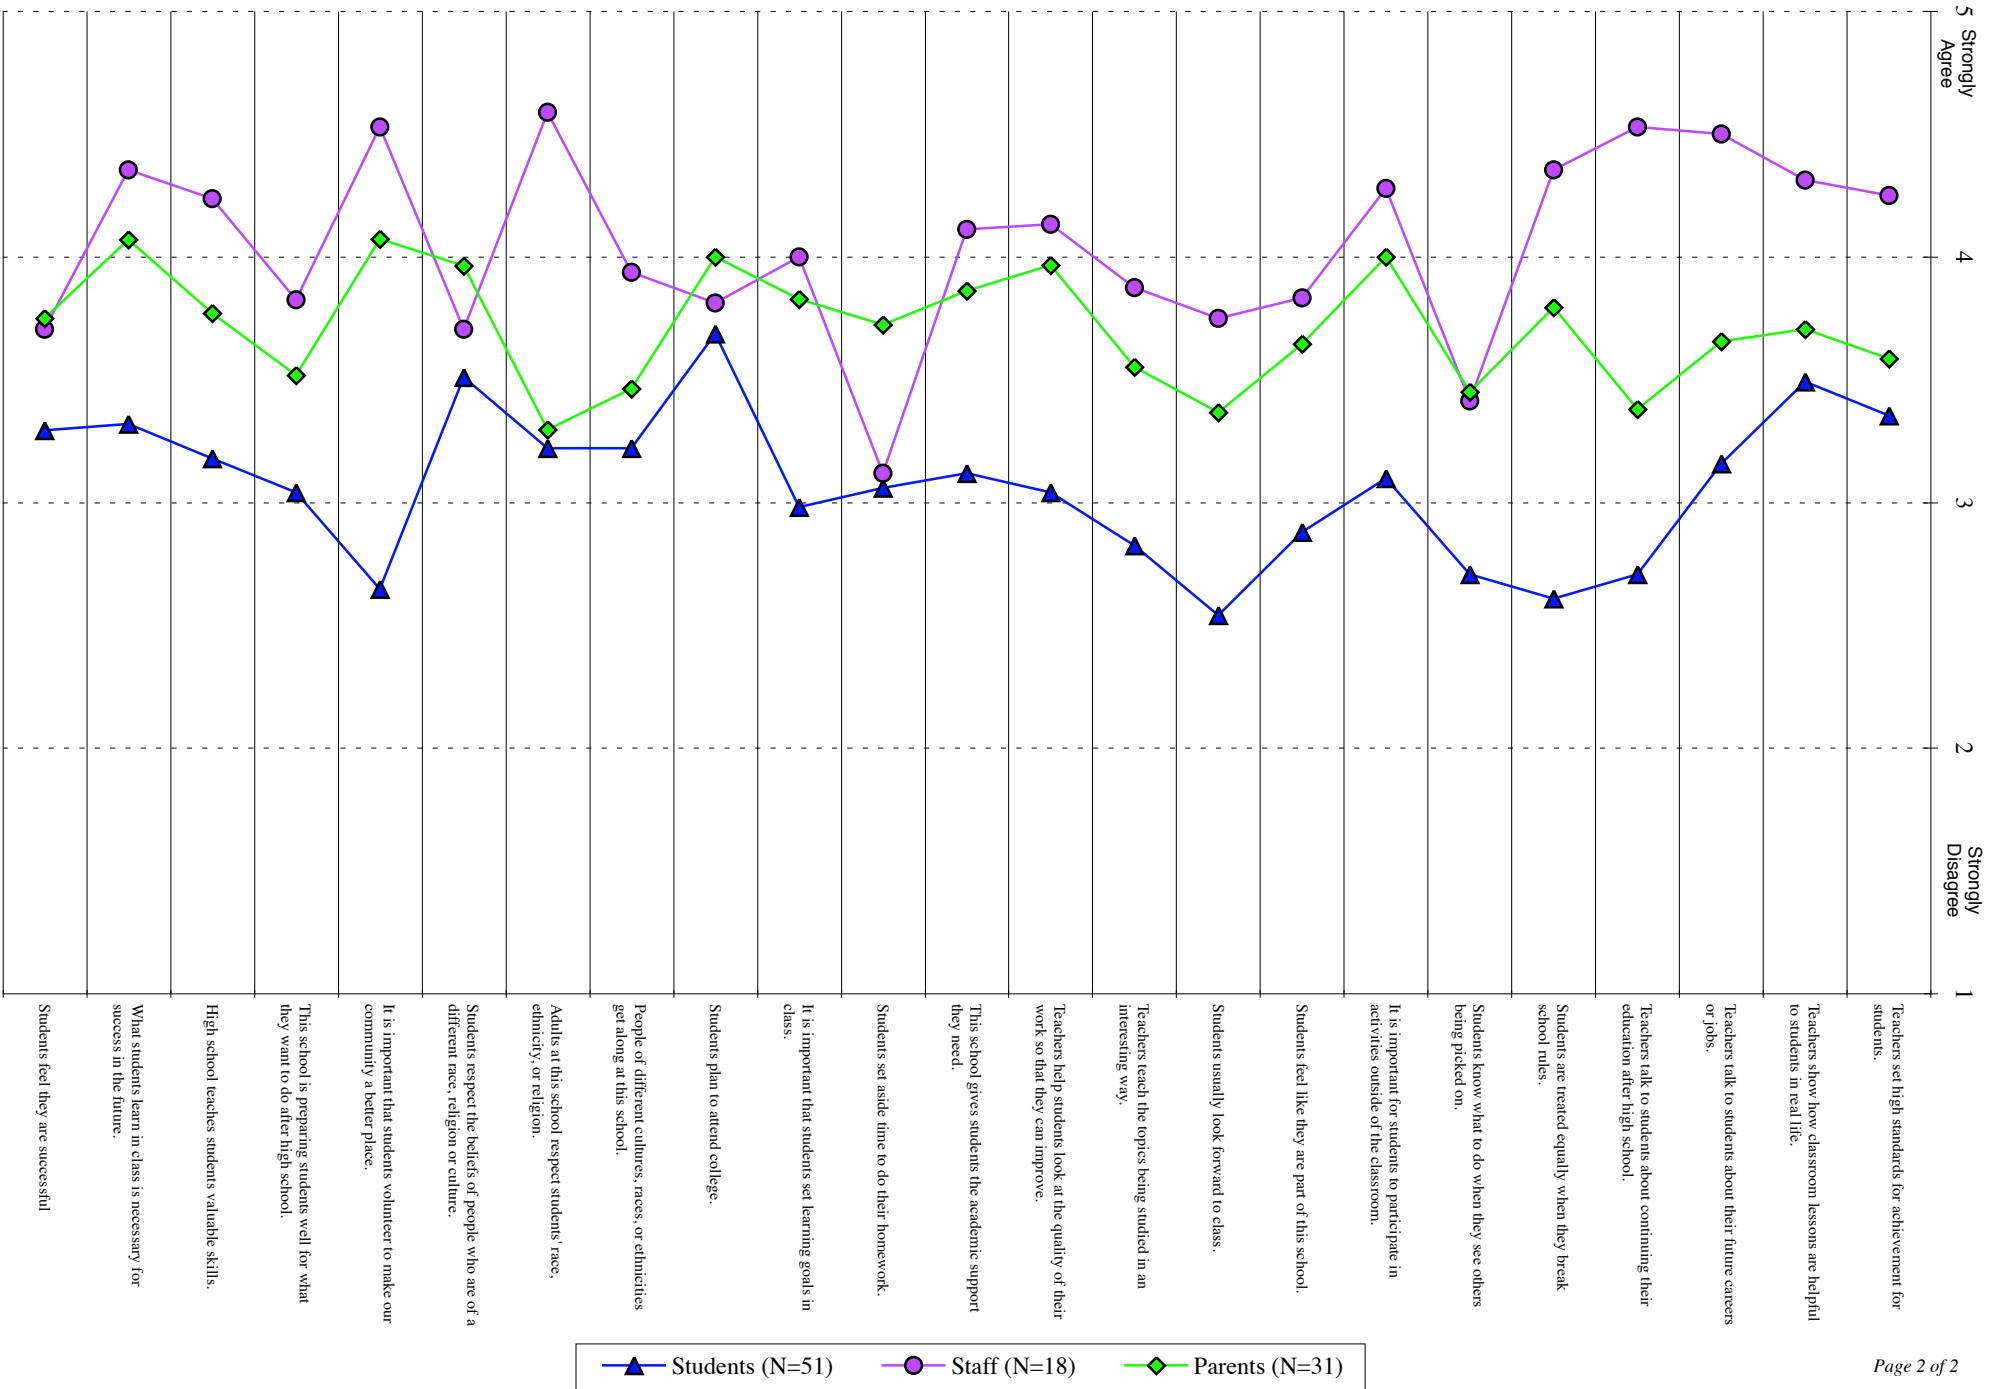

San Jose Community Student, Staff, Parent Responses May 2011

San Jose Community Student, Staff, Parent Responses May 2011 (Continued)

San Jose Community Student, Staff, Parent Responses May 2011