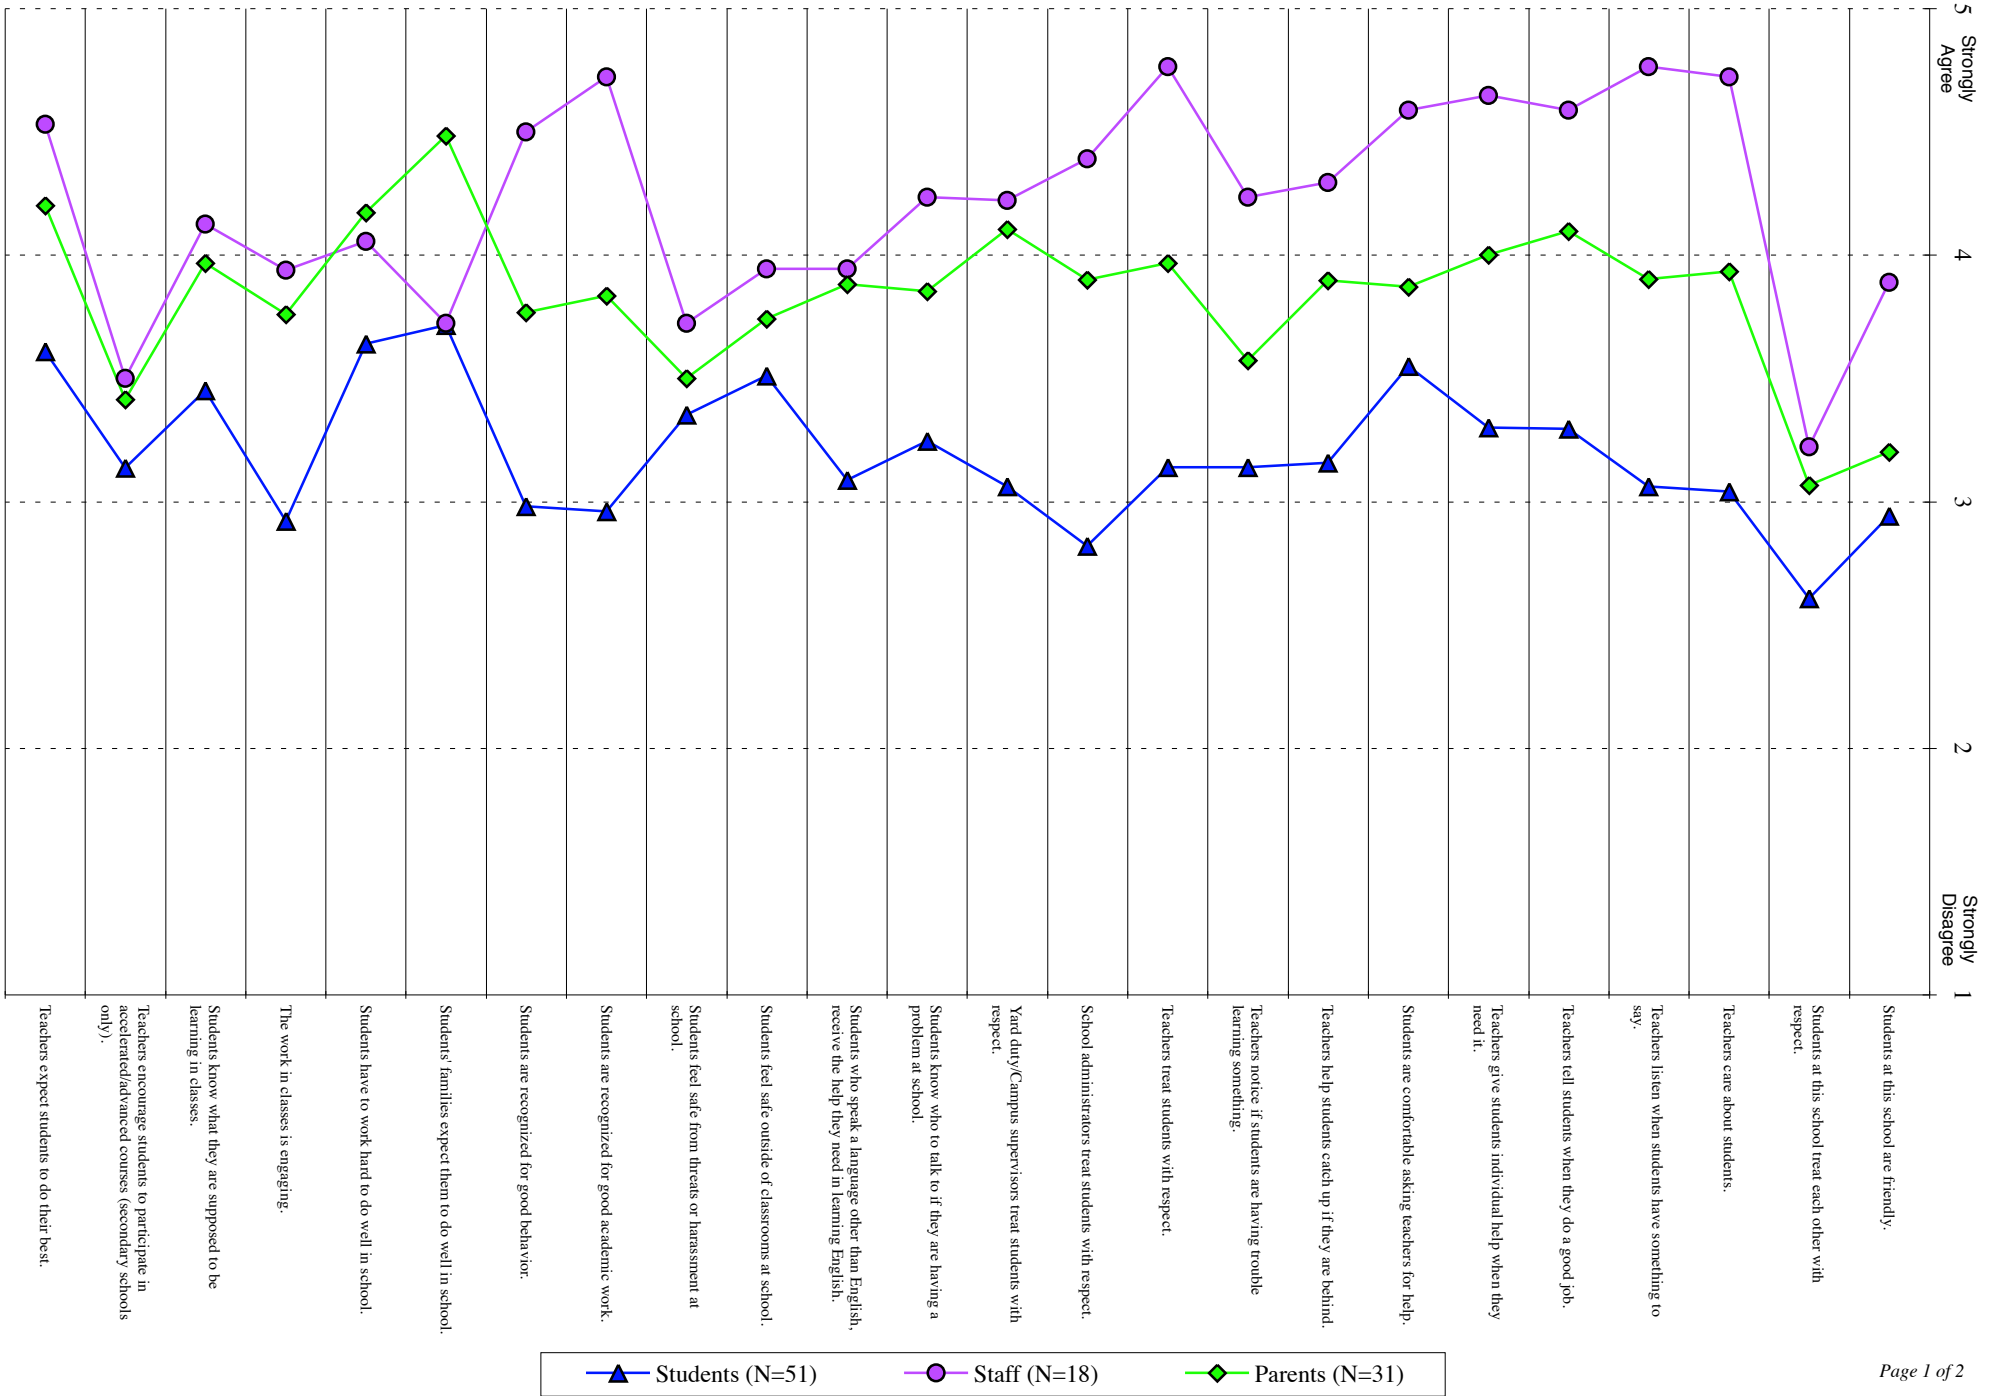

San Jose Community Student, Staff, Parent Responses May 2011

San Jose Community Student, Staff, Parent Responses May 2011 (Continued)

San Jose Community Student, Staff, Parent Responses May 2011