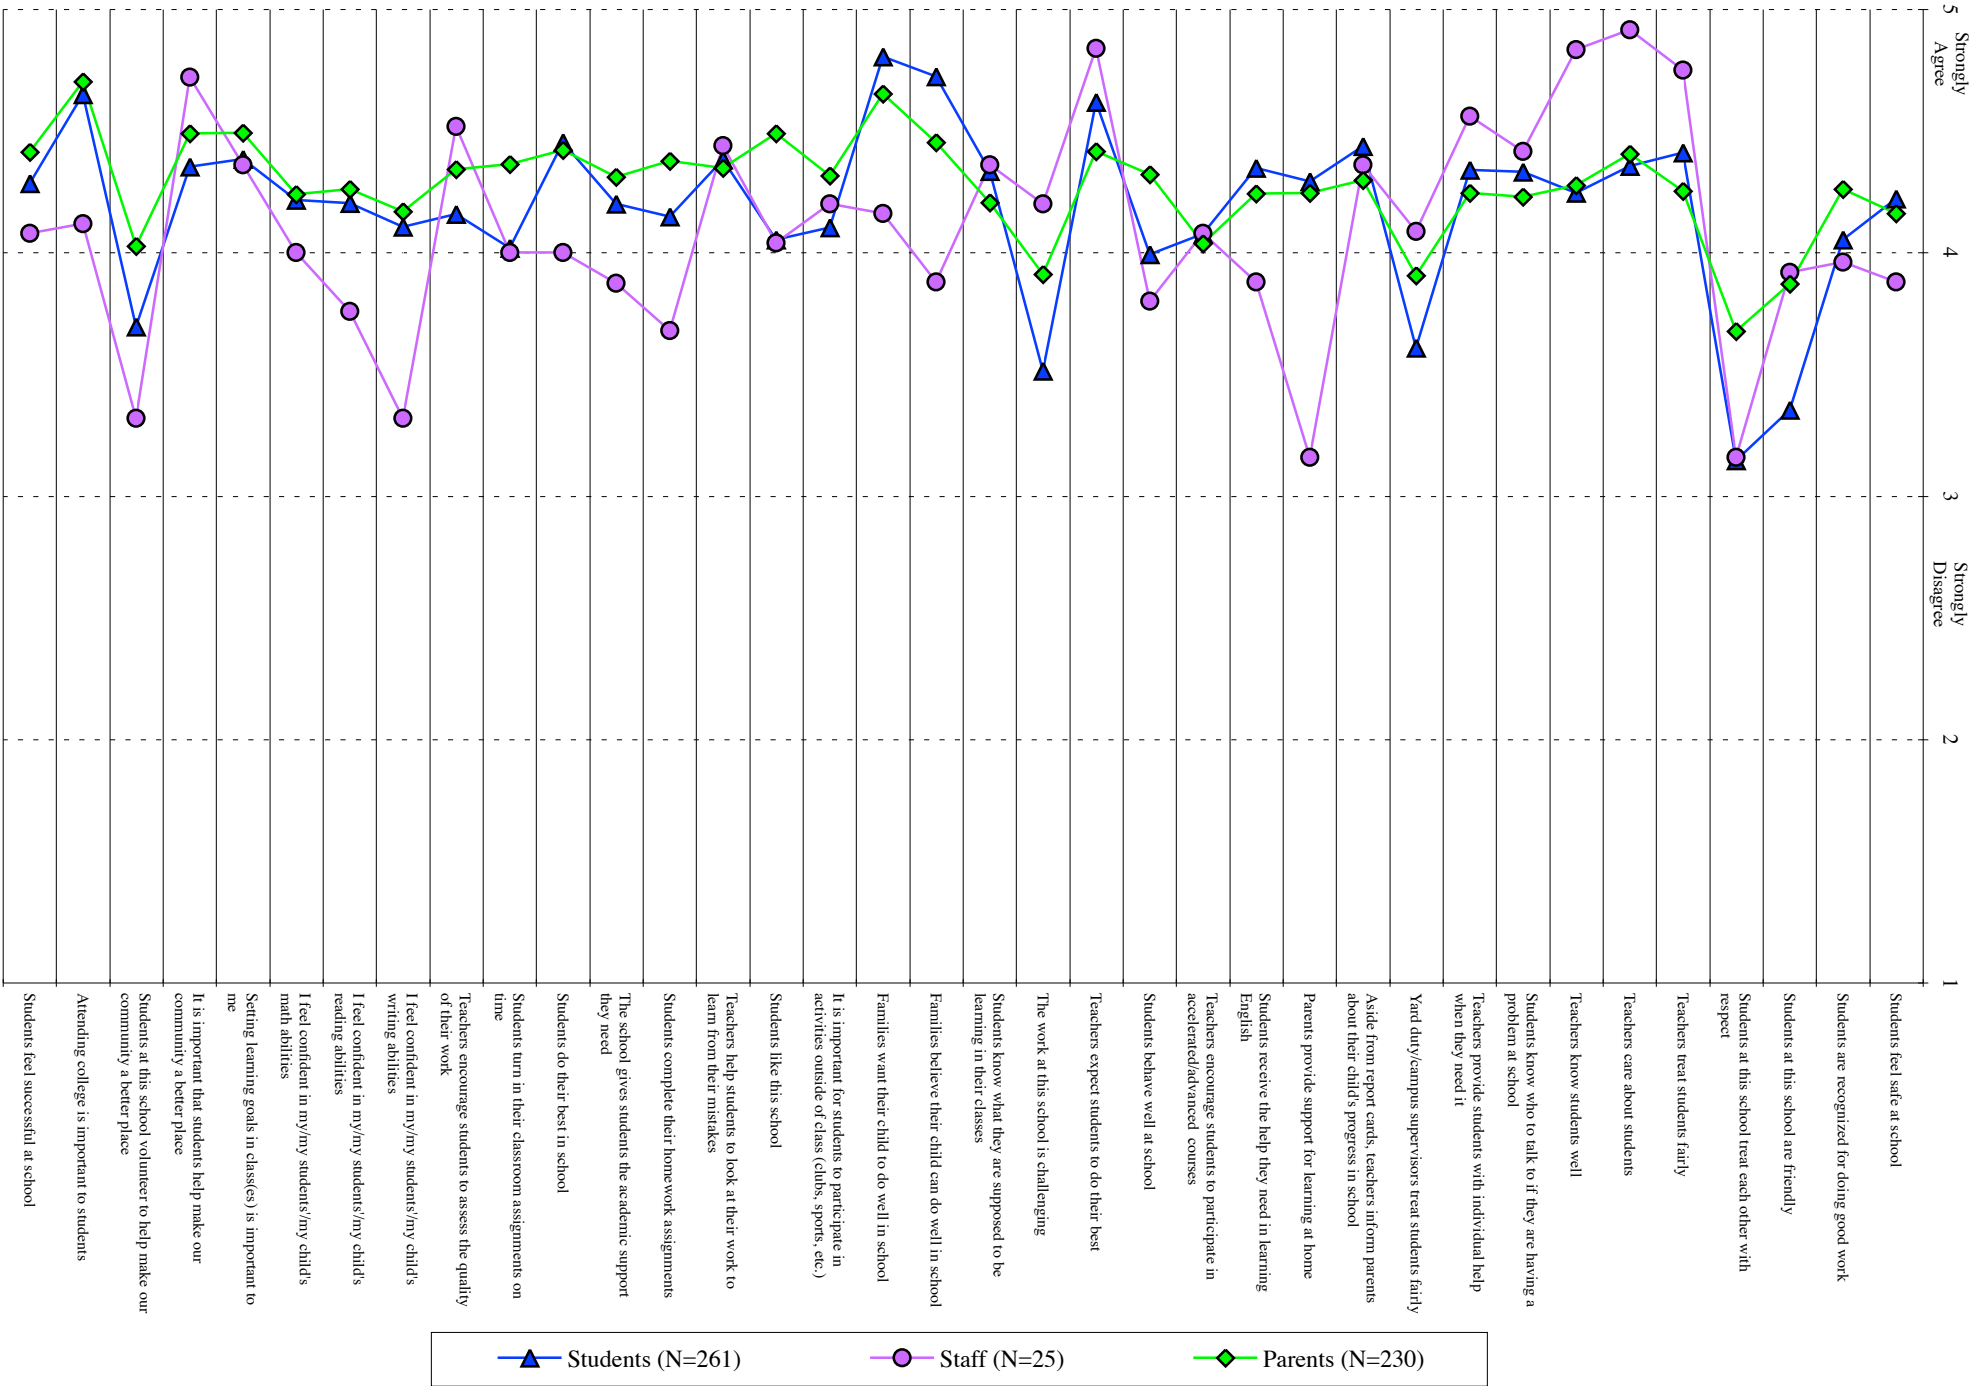

Ann Darling Elementary Student, Staff, Parent Responses May 2007

Ann Darling Elementary Student, Staff, Parent Responses May 2007