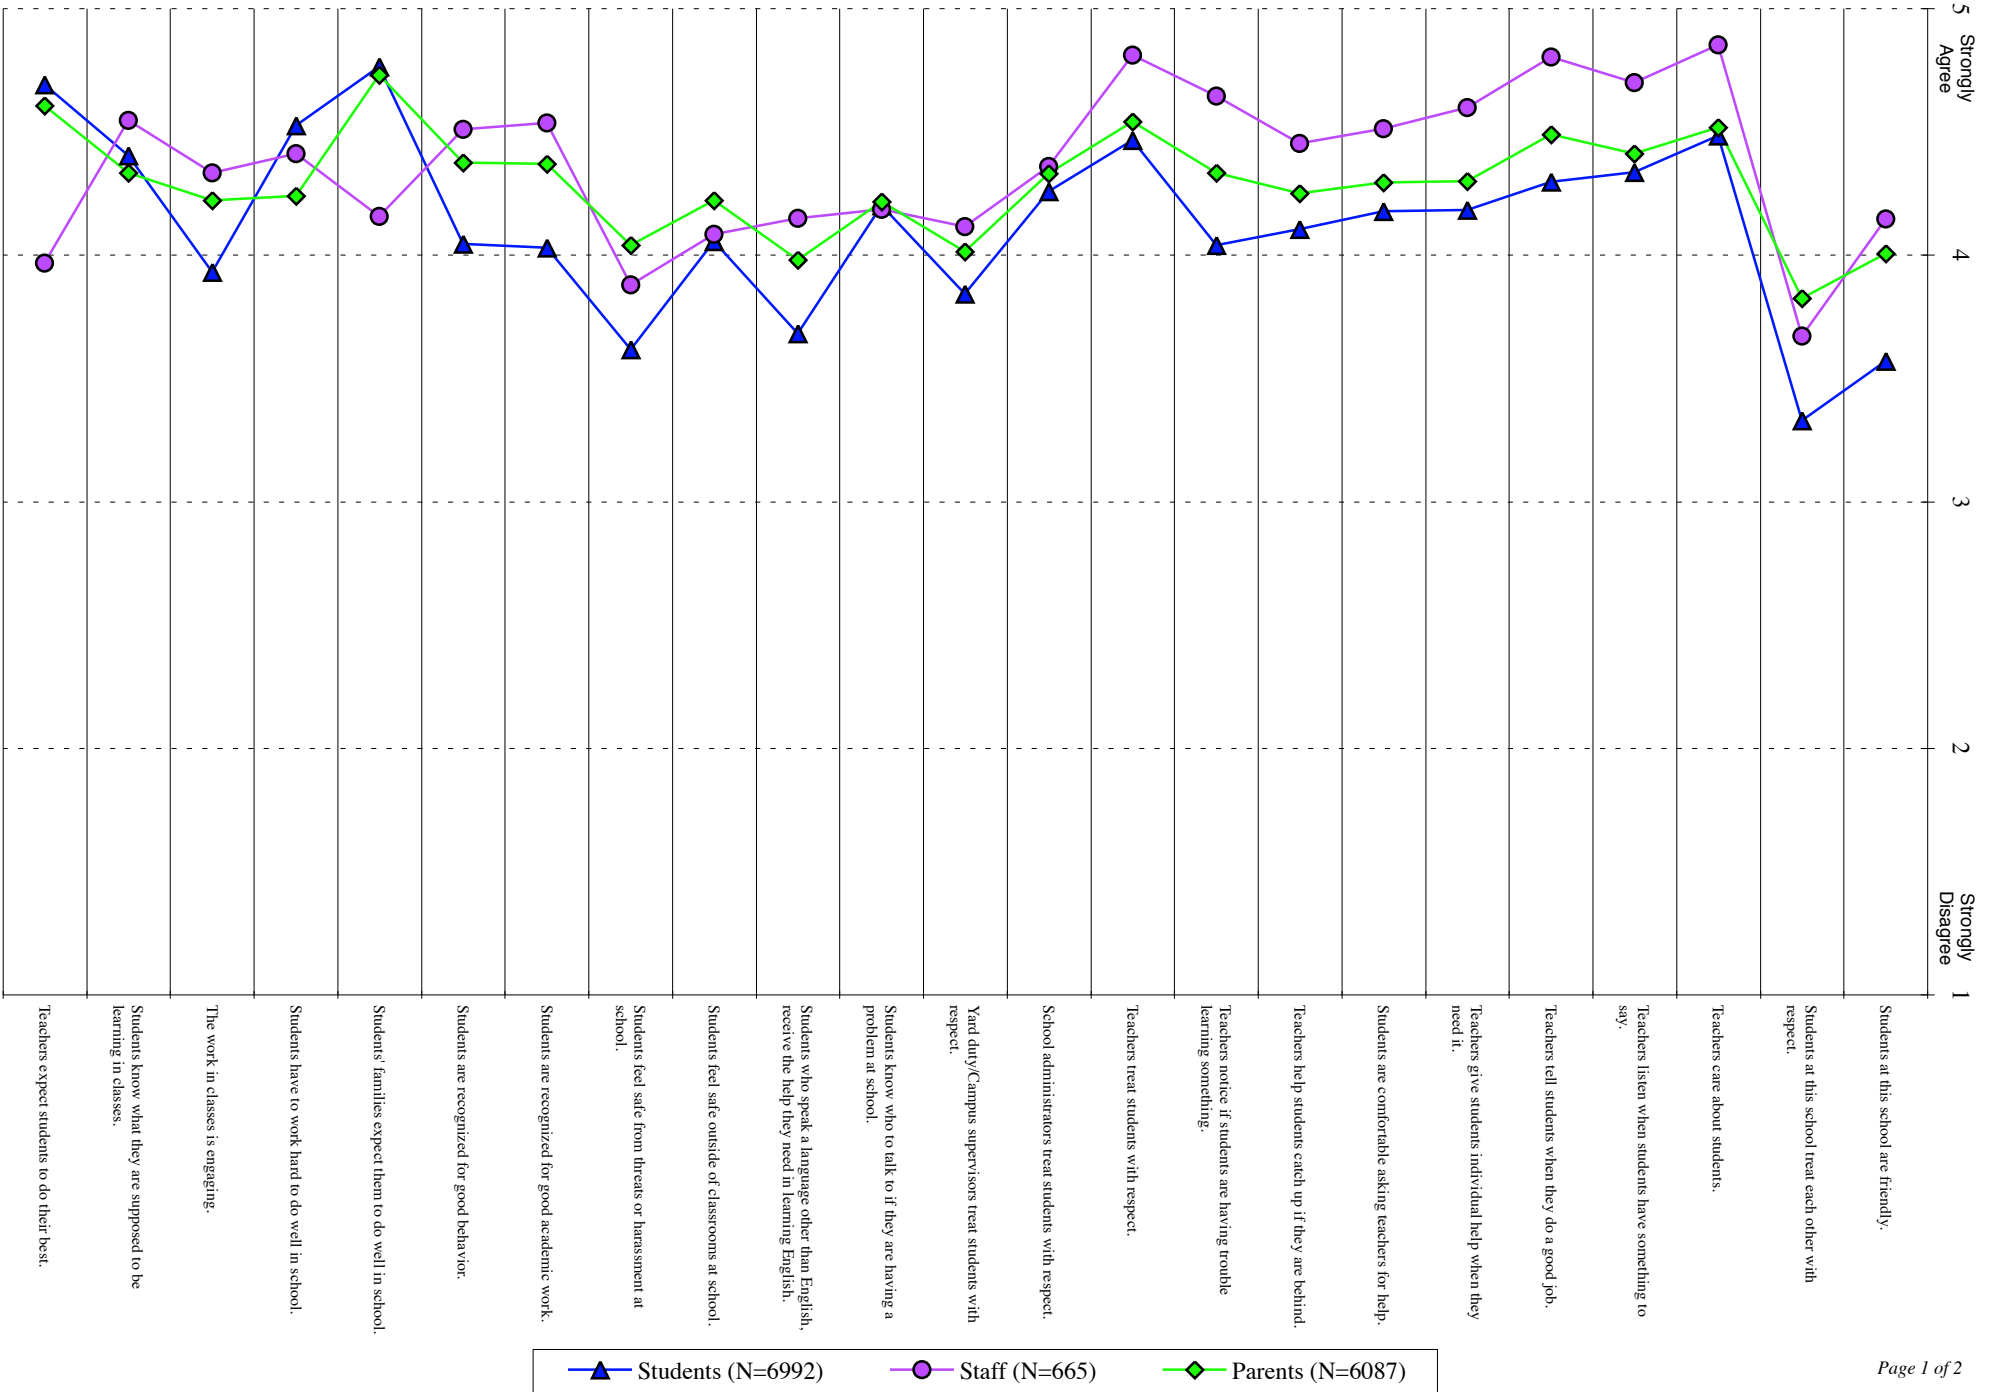

San Jose Unified School District Elementary Student, Staff, Parent Responses May 2011

San Jose Unified School District Elementary Student, Staff, Parent Responses May 2011

San Jose Unified School District Elementary Student, Staff, Parent Responses May 2011 (Continued)