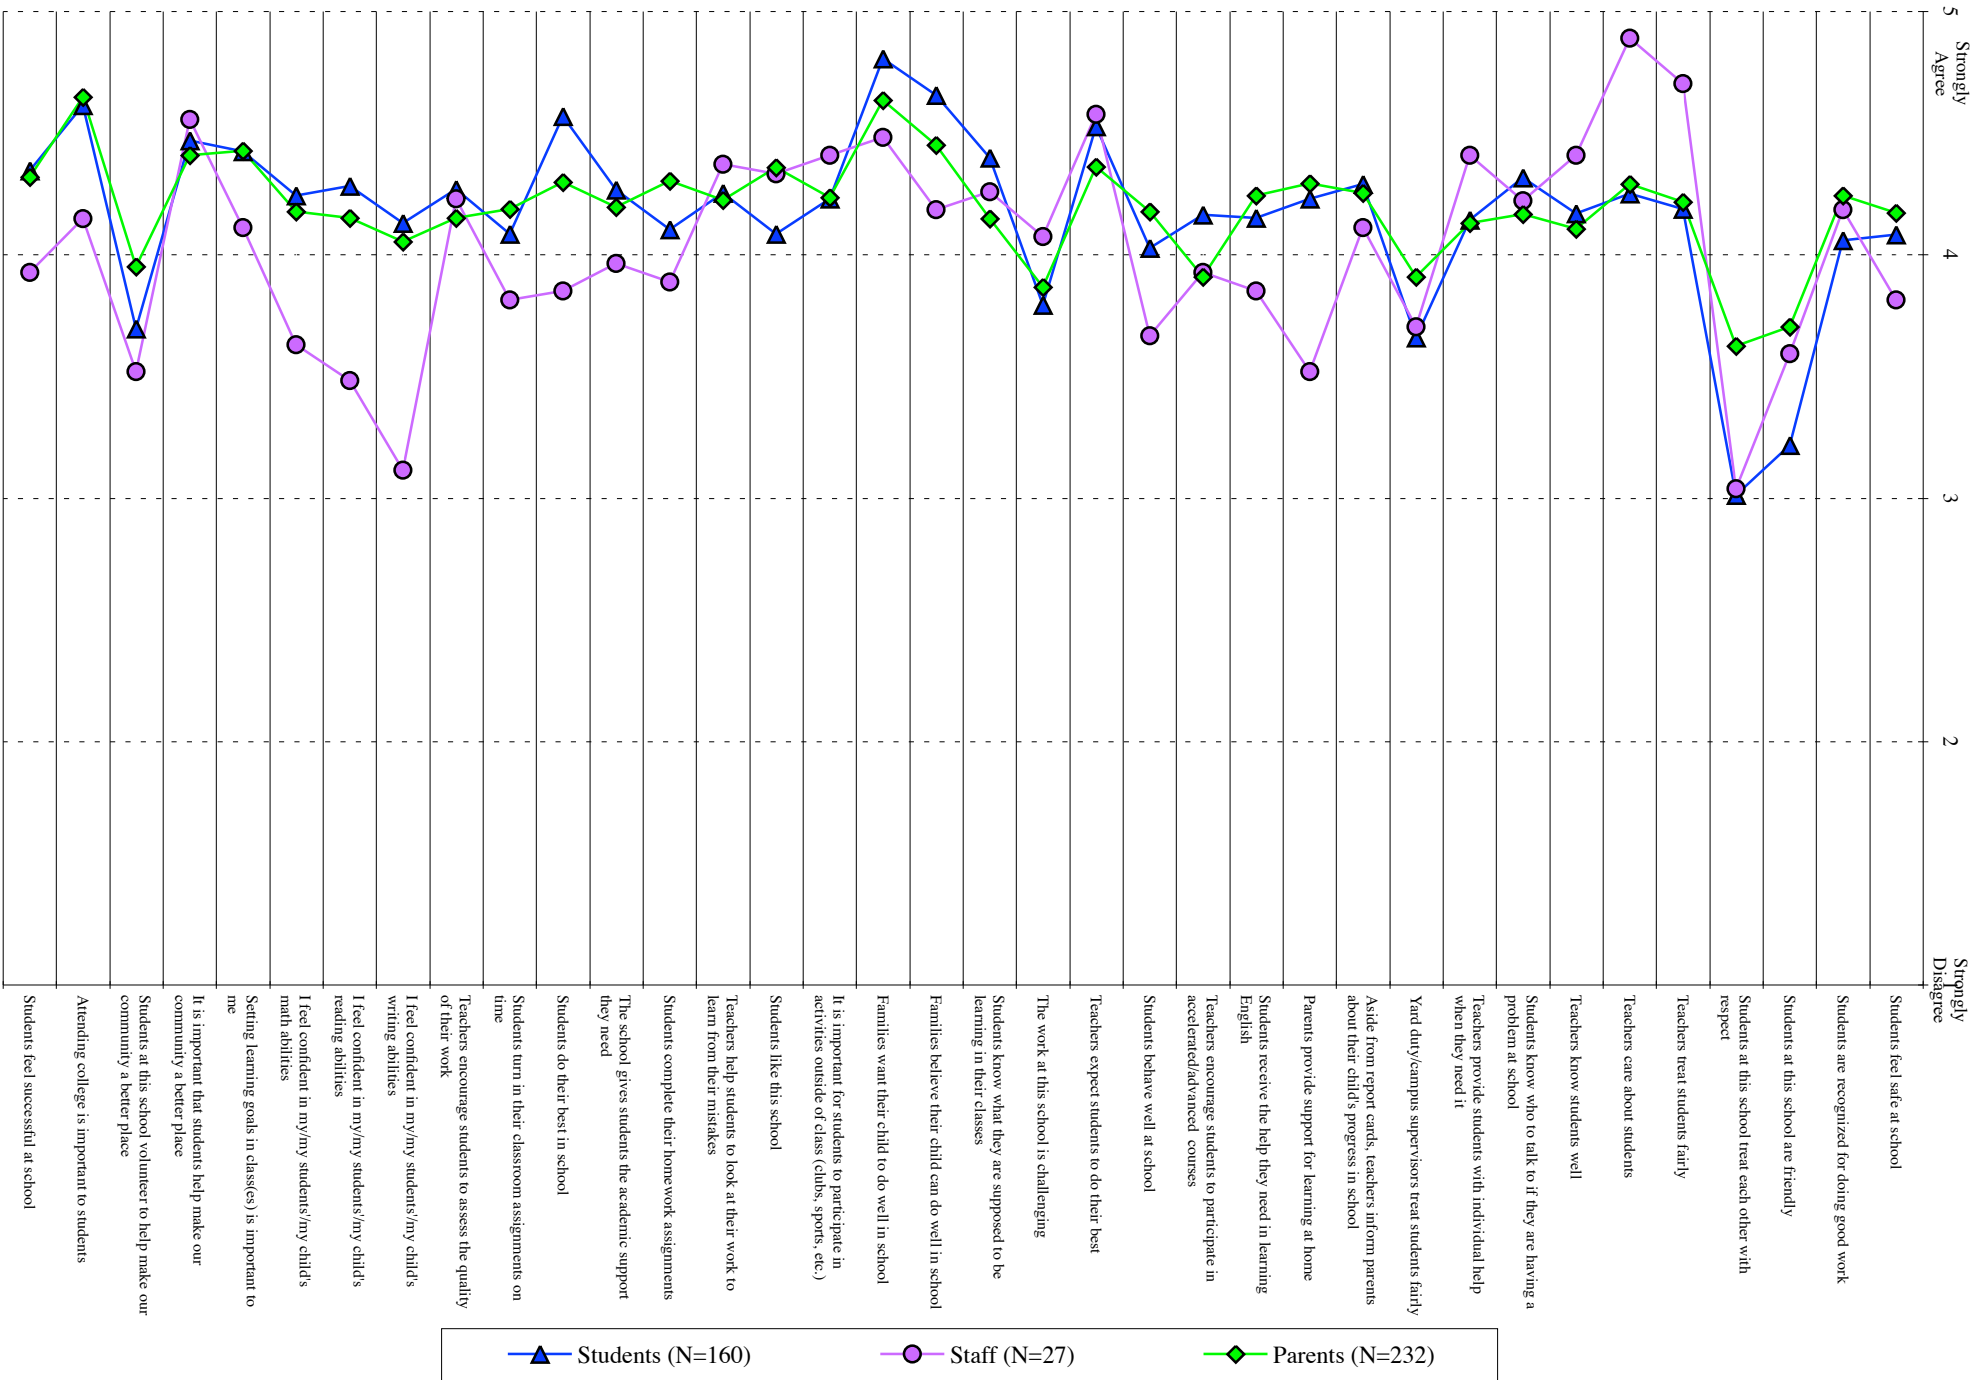

# Empire Gardens Elementary Student, Staff, Parent Responses May 2007