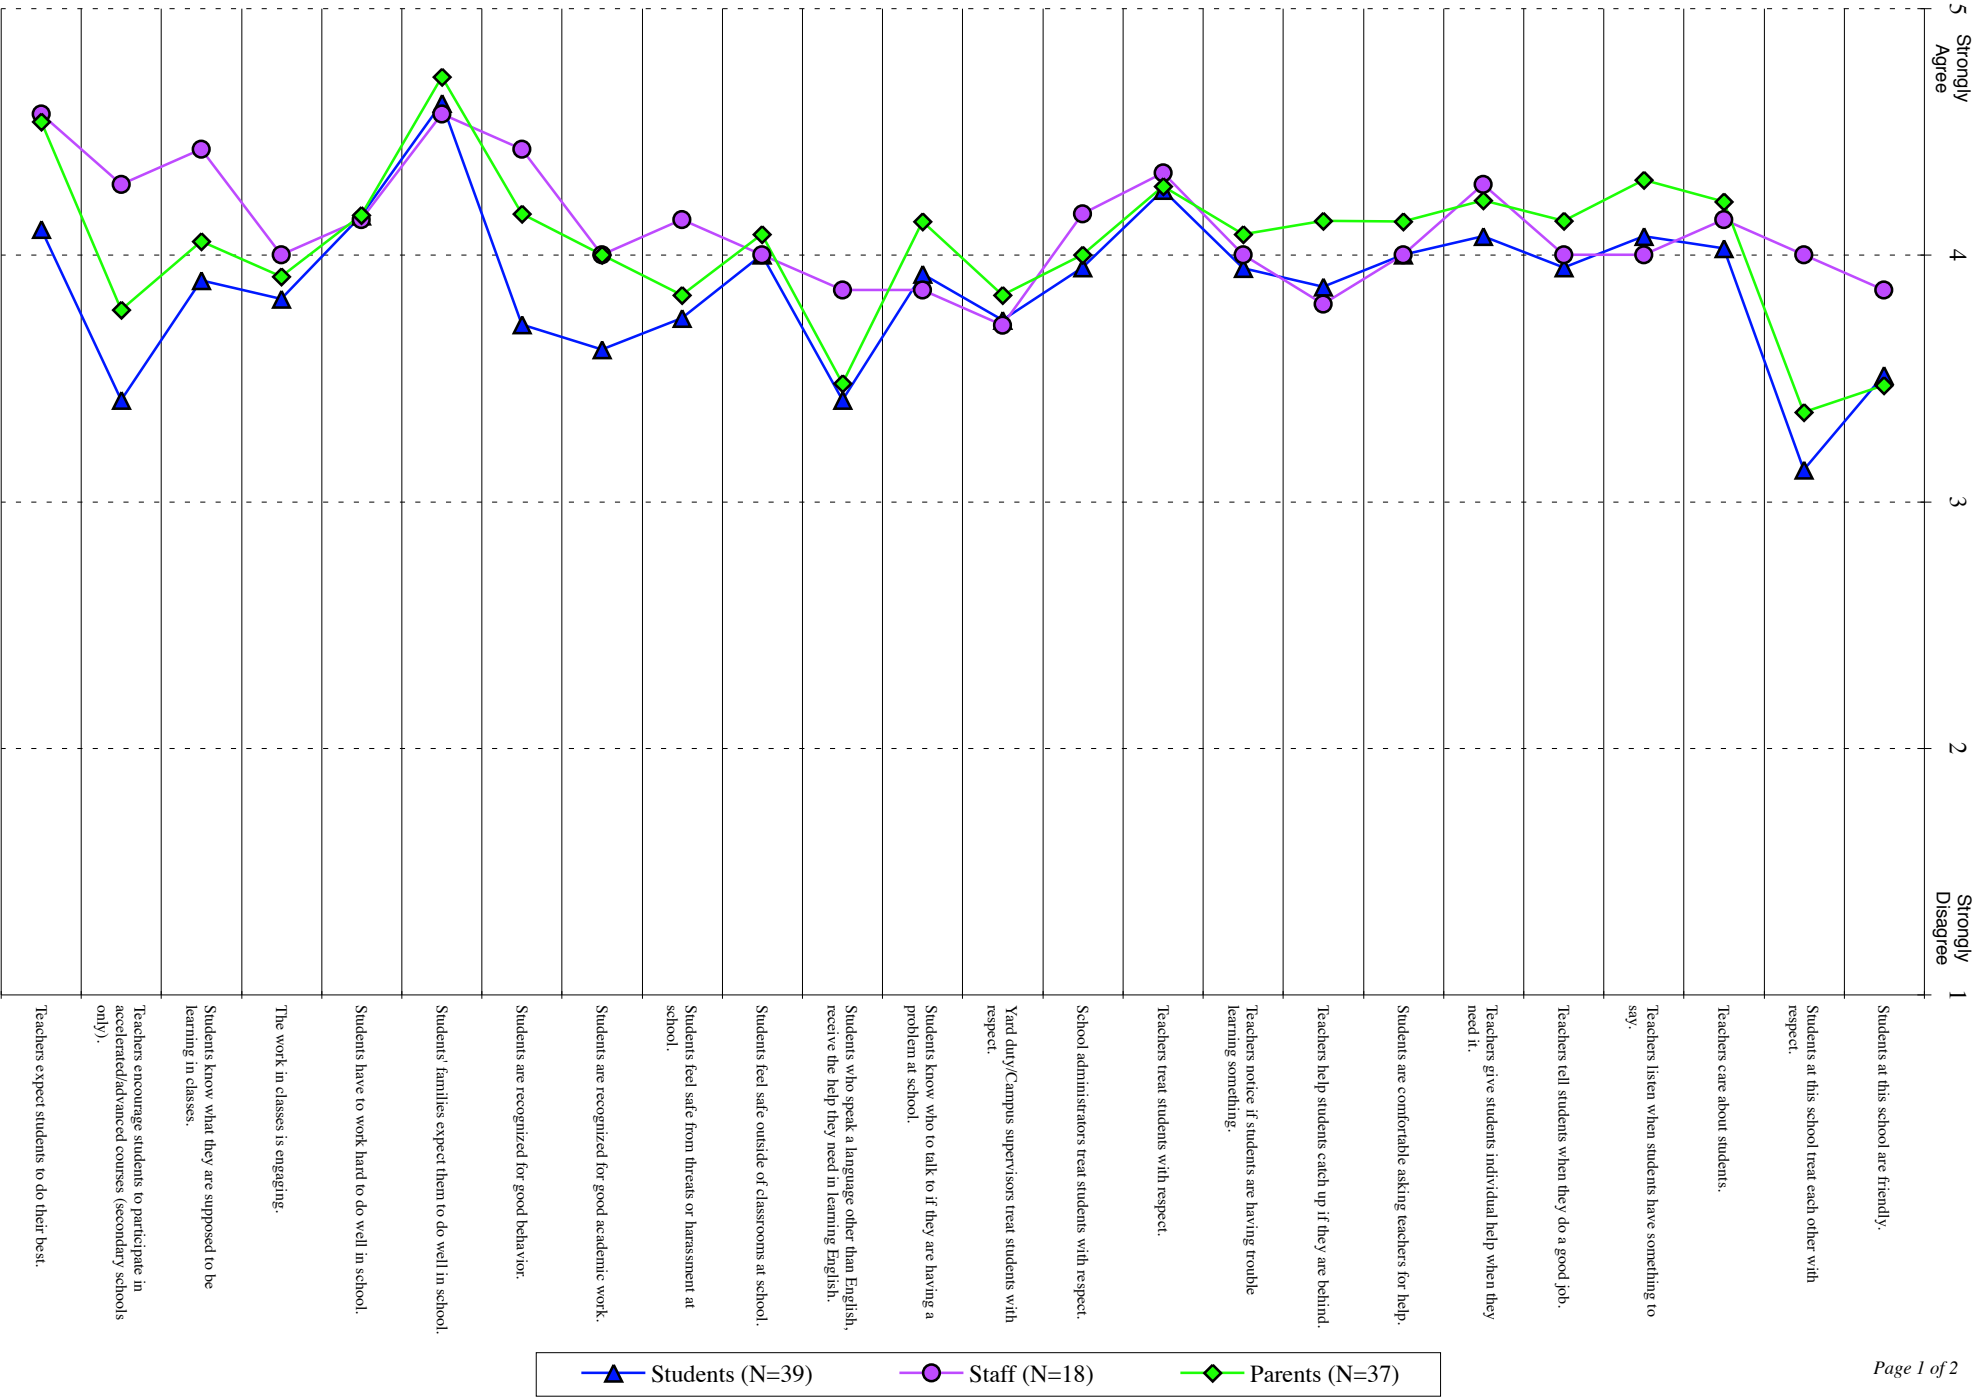

Gunderson Plus Student, Staff, Parent Responses May 2011

Gunderson Plus Student, Staff, Parent Responses May 2011 (Continued)

▲ Students (N=39)
 ● Staff (N=18)
 ◆ Parents (N=37)

Gunderson Plus Student, Staff, Parent Responses May 2011