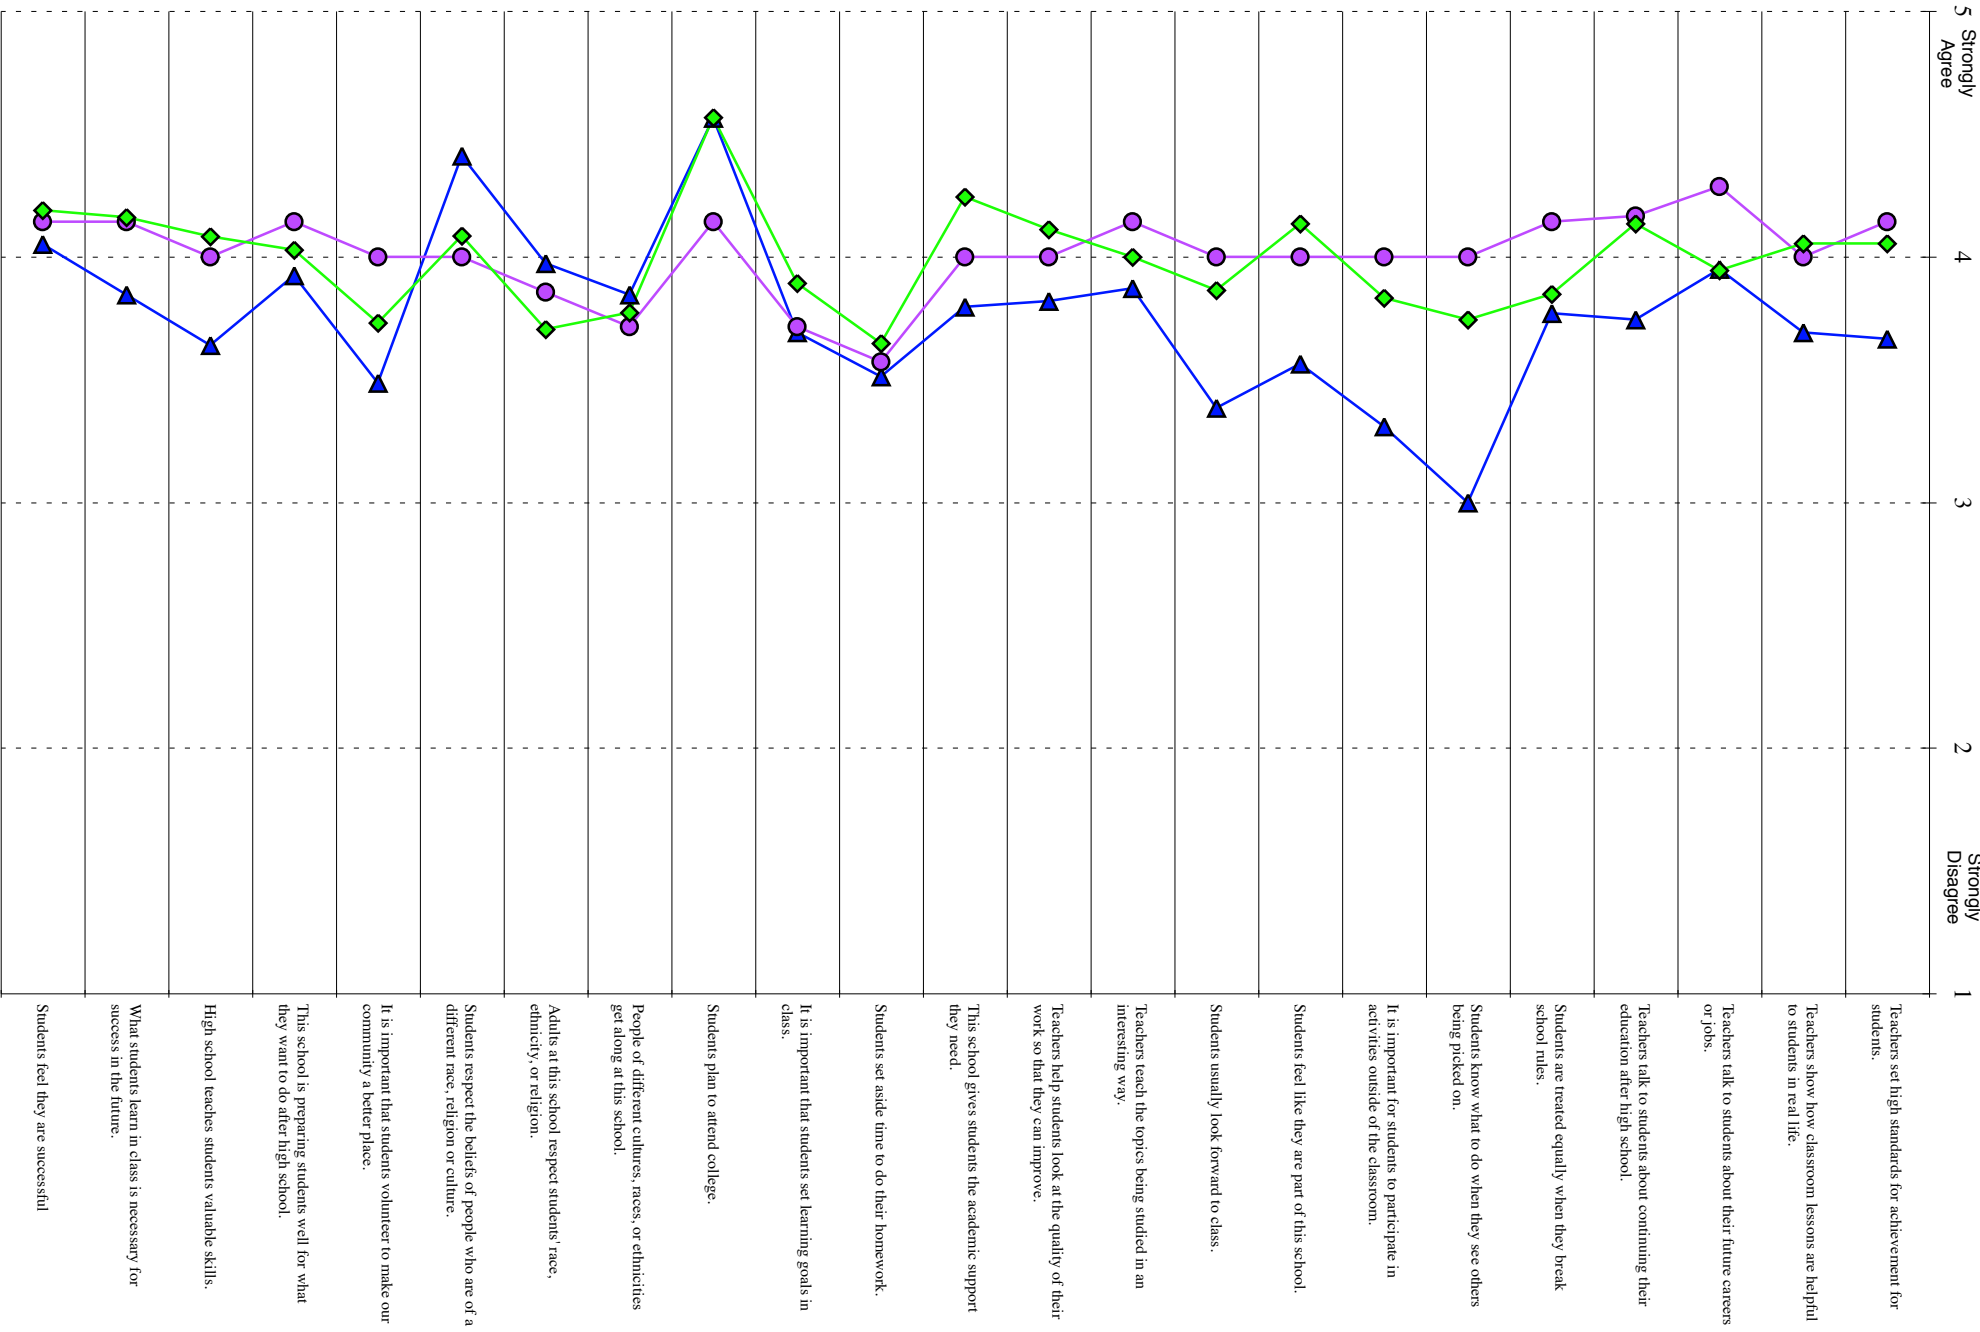

Gunderson Plus Student, Staff, Parent Responses May 2011

Gunderson Plus Student, Staff, Parent Responses May 2011 (Continued)

▲ Students (N=39)
 ● Staff (N=18)
 ◆ Parents (N=37)

Gunderson Plus Student, Staff, Parent Responses May 2011