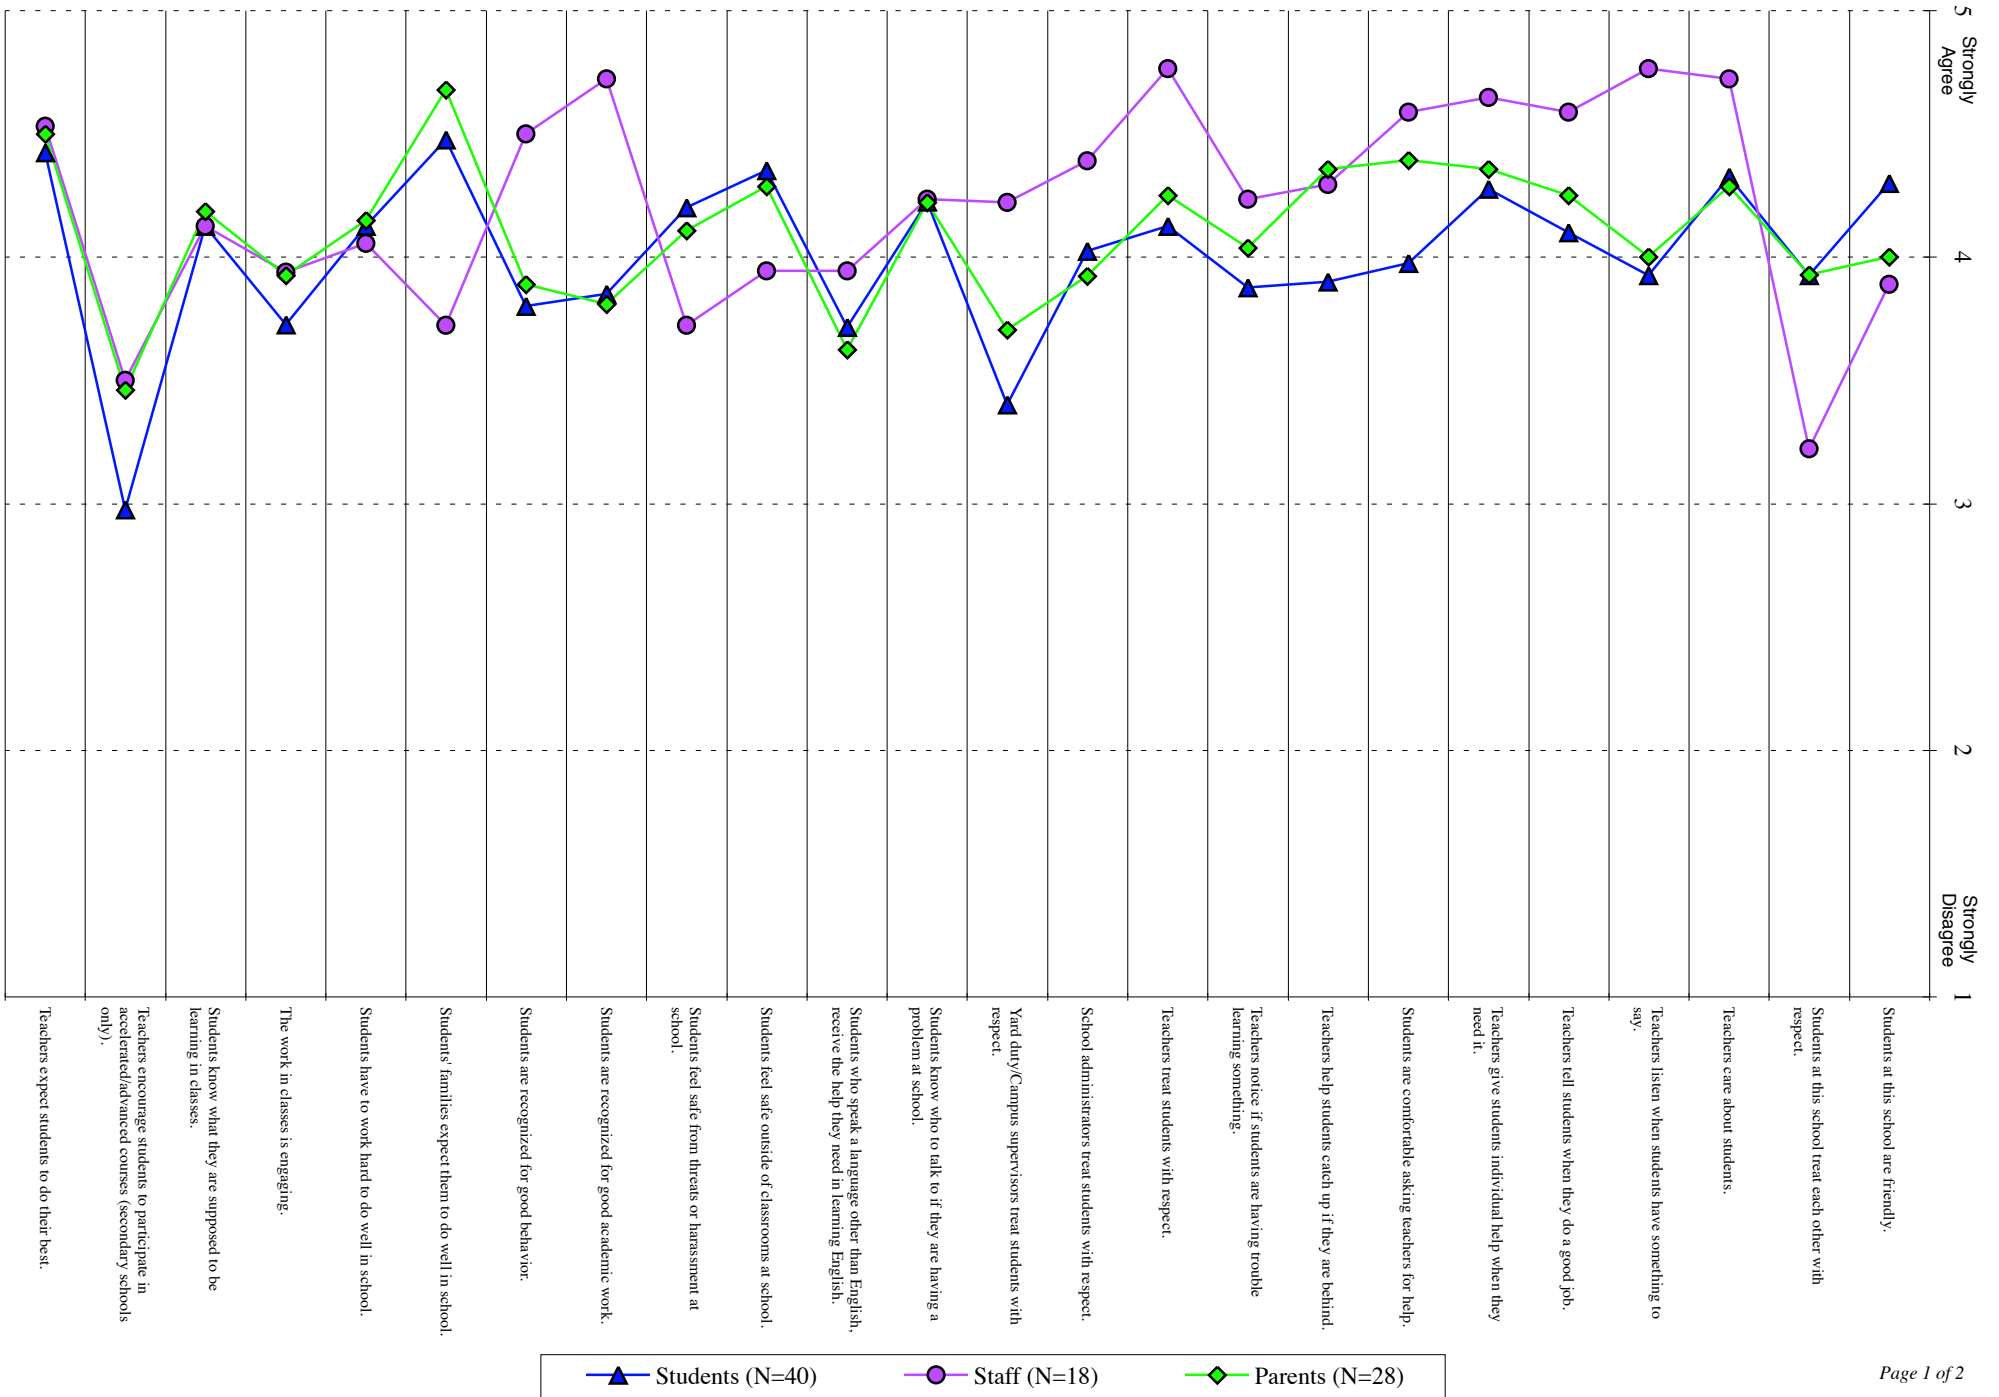

# Leland Plus Student, Staff, Parent Responses May 2011

## Leland Plus Student, Staff, Parent Responses May 2011 (Continued)