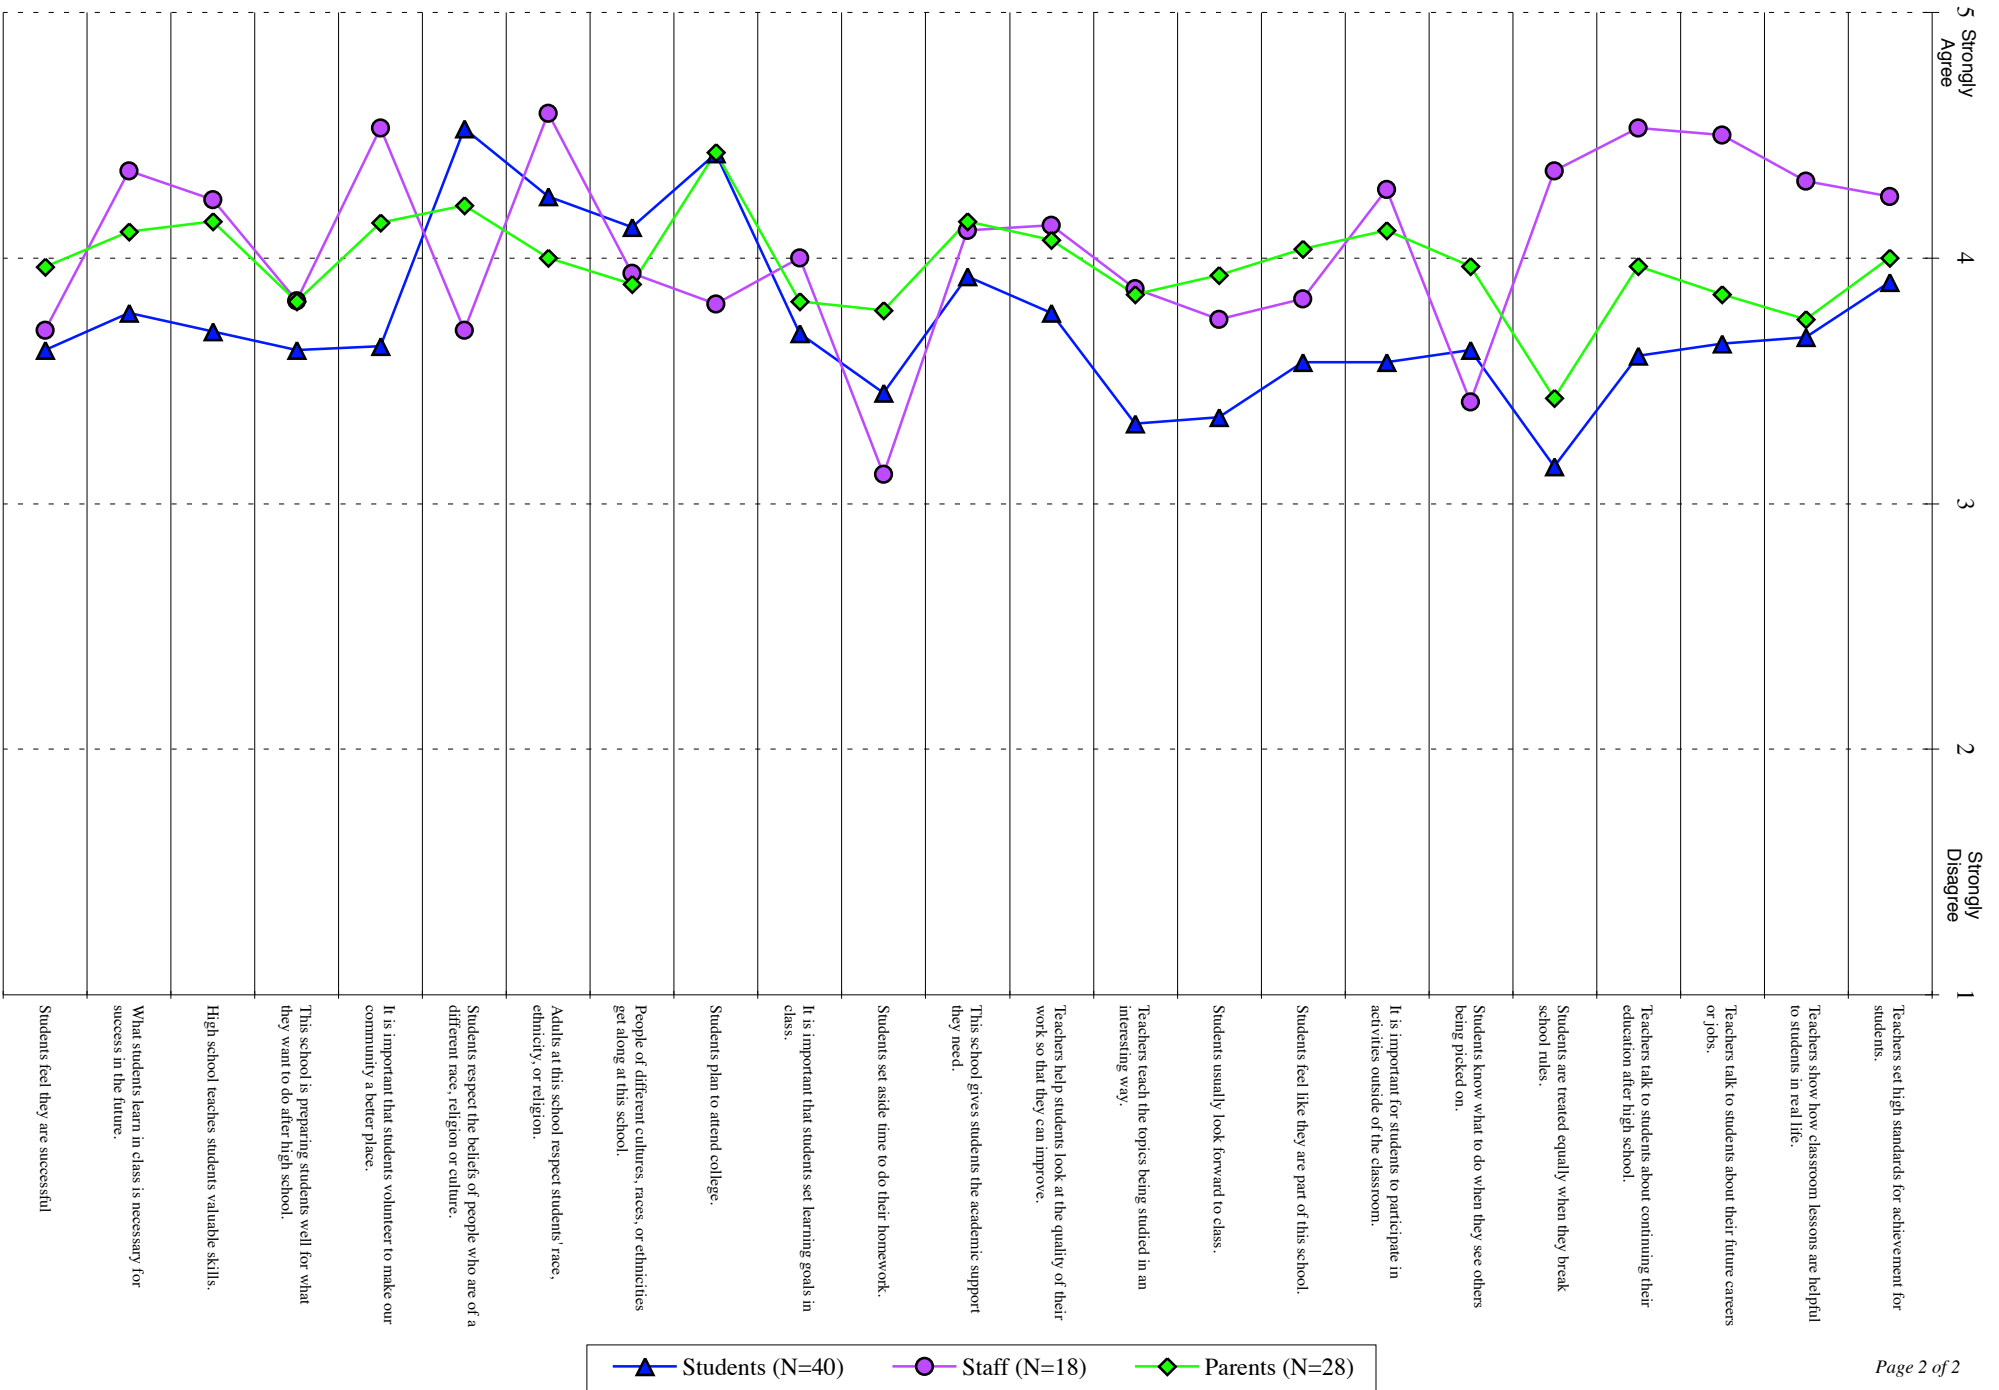

# Leland Plus Student, Staff, Parent Responses May 2011

## Leland Plus Student, Staff, Parent Responses May 2011 (Continued)