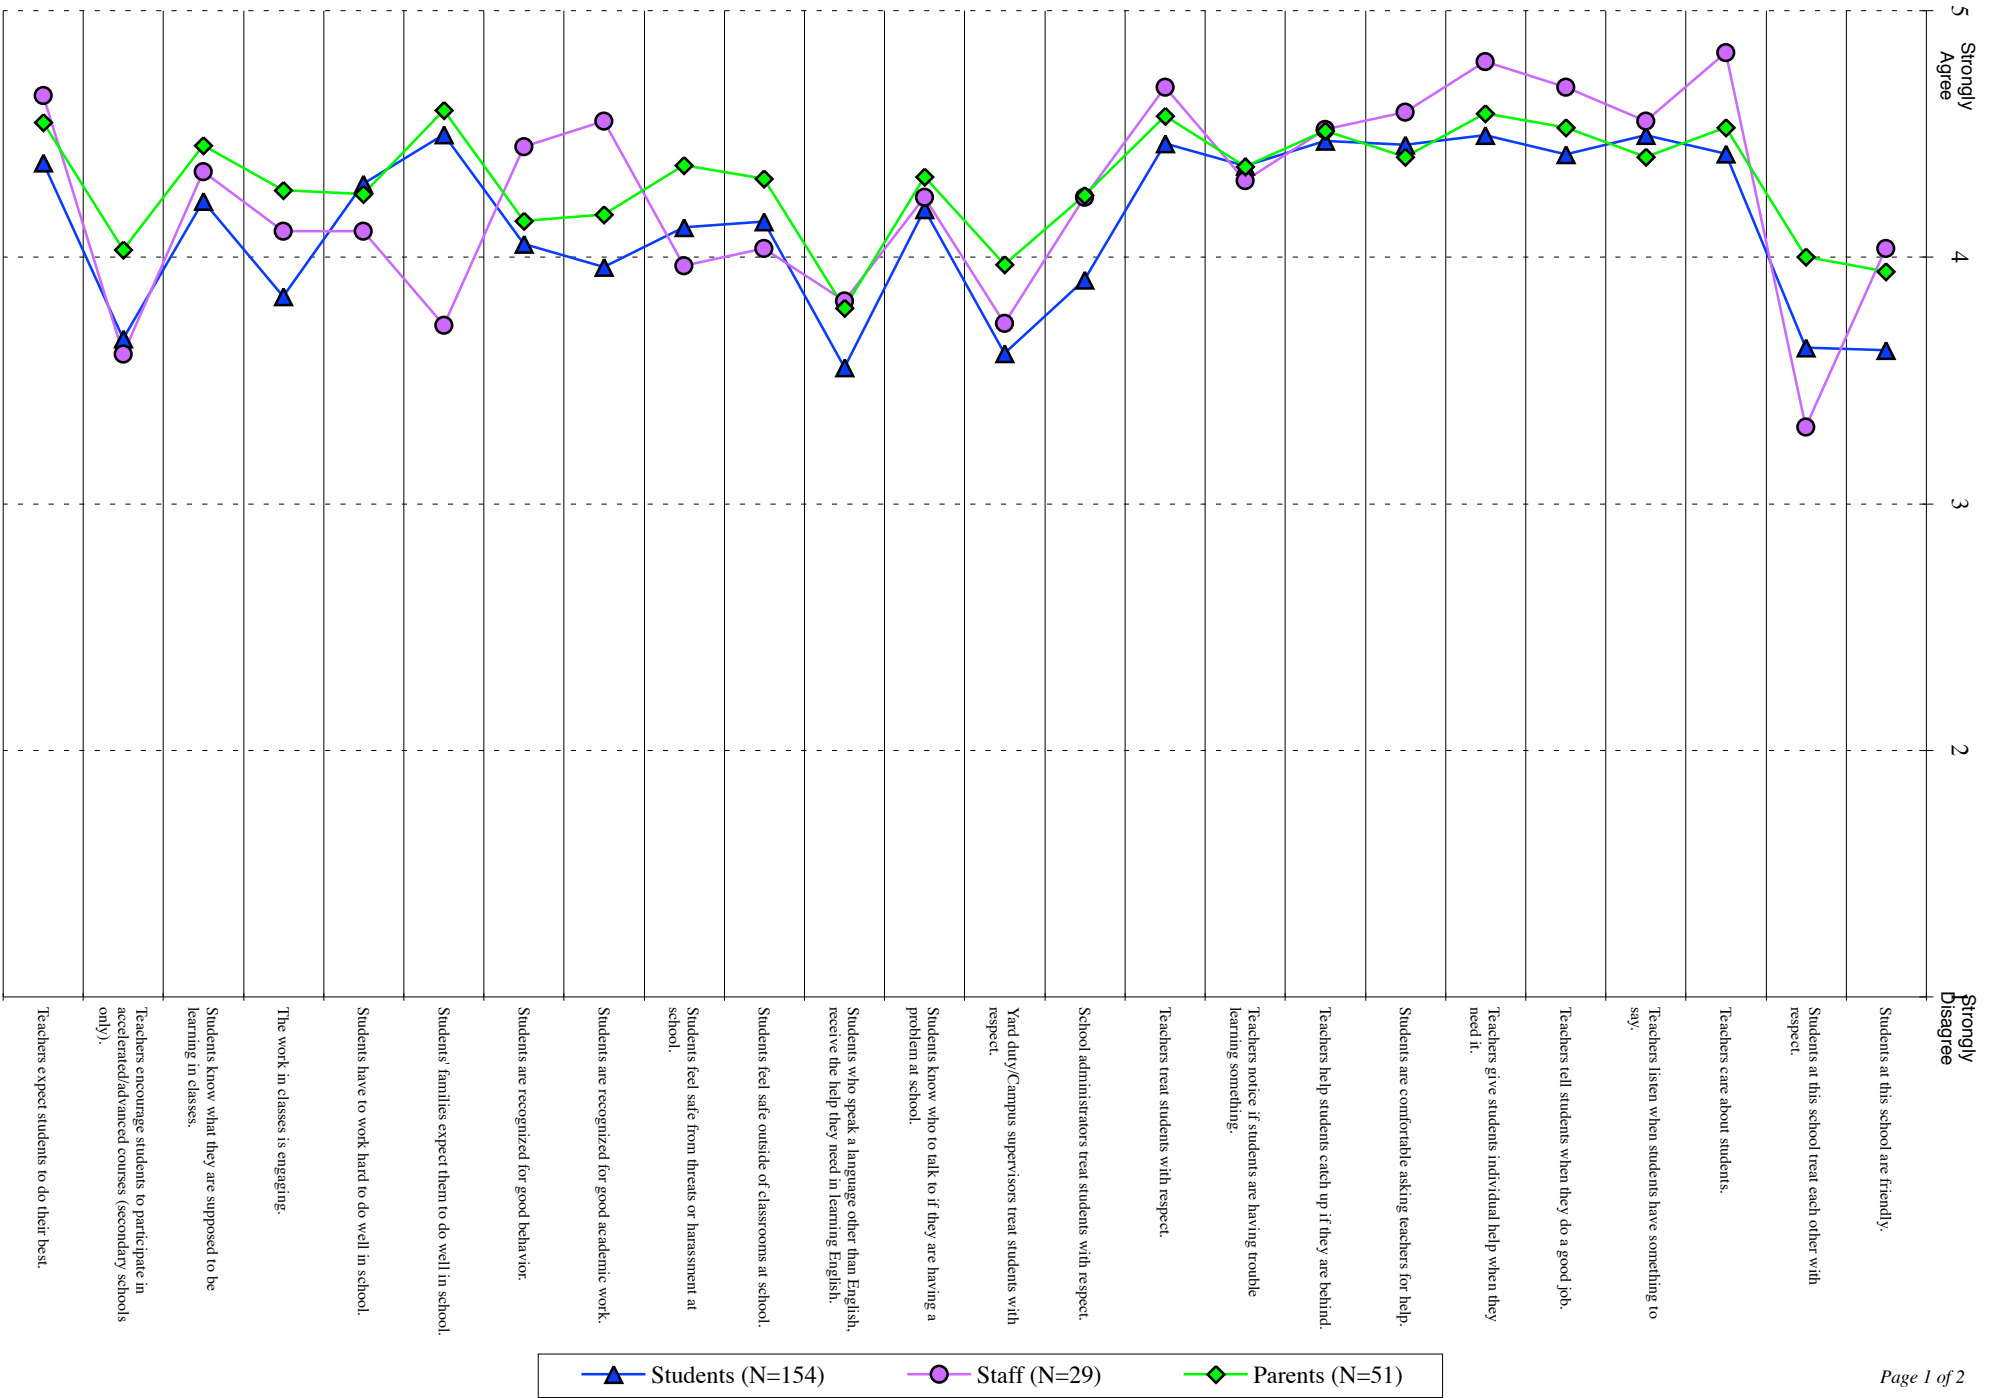

Liberty Student, Staff, Parent Responses May 2009

Liberty High Student, Staff, Parent Responses May 2009

What grade would you give your school?

How do families learn about the programs available at the school?

How do families decide on the school their child attends?