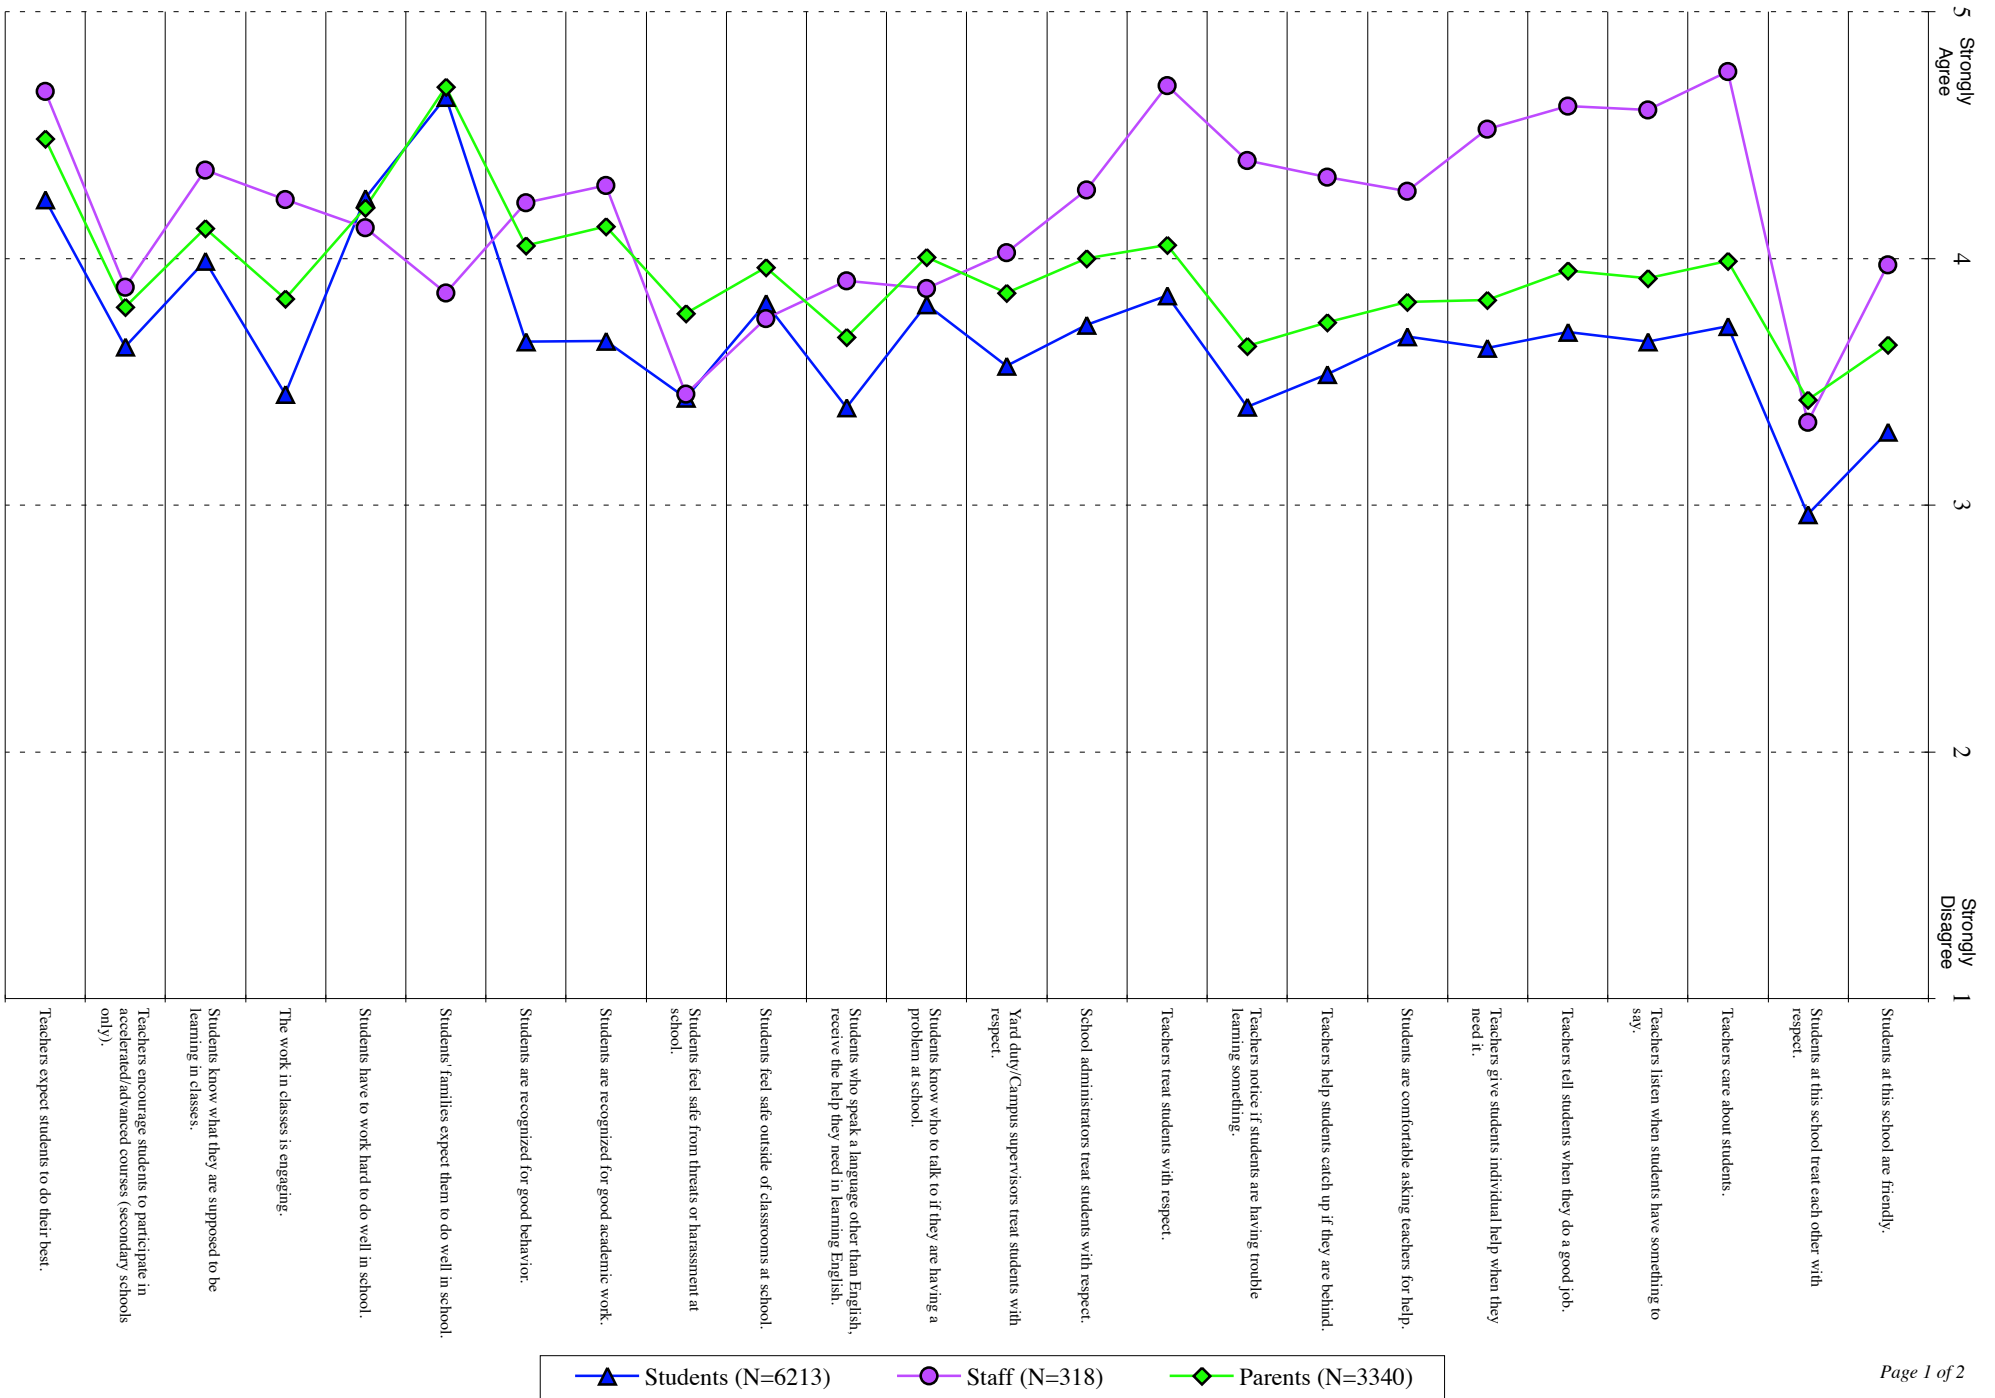

San Jose Unified School District Middle Student, Staff, Parent Responses May 2011

San Jose Unified School District Middle Student, Staff, Parent Responses May 2011

San Jose Unified School District Middle Student, Staff, Parent Responses May 2011 (Continued)