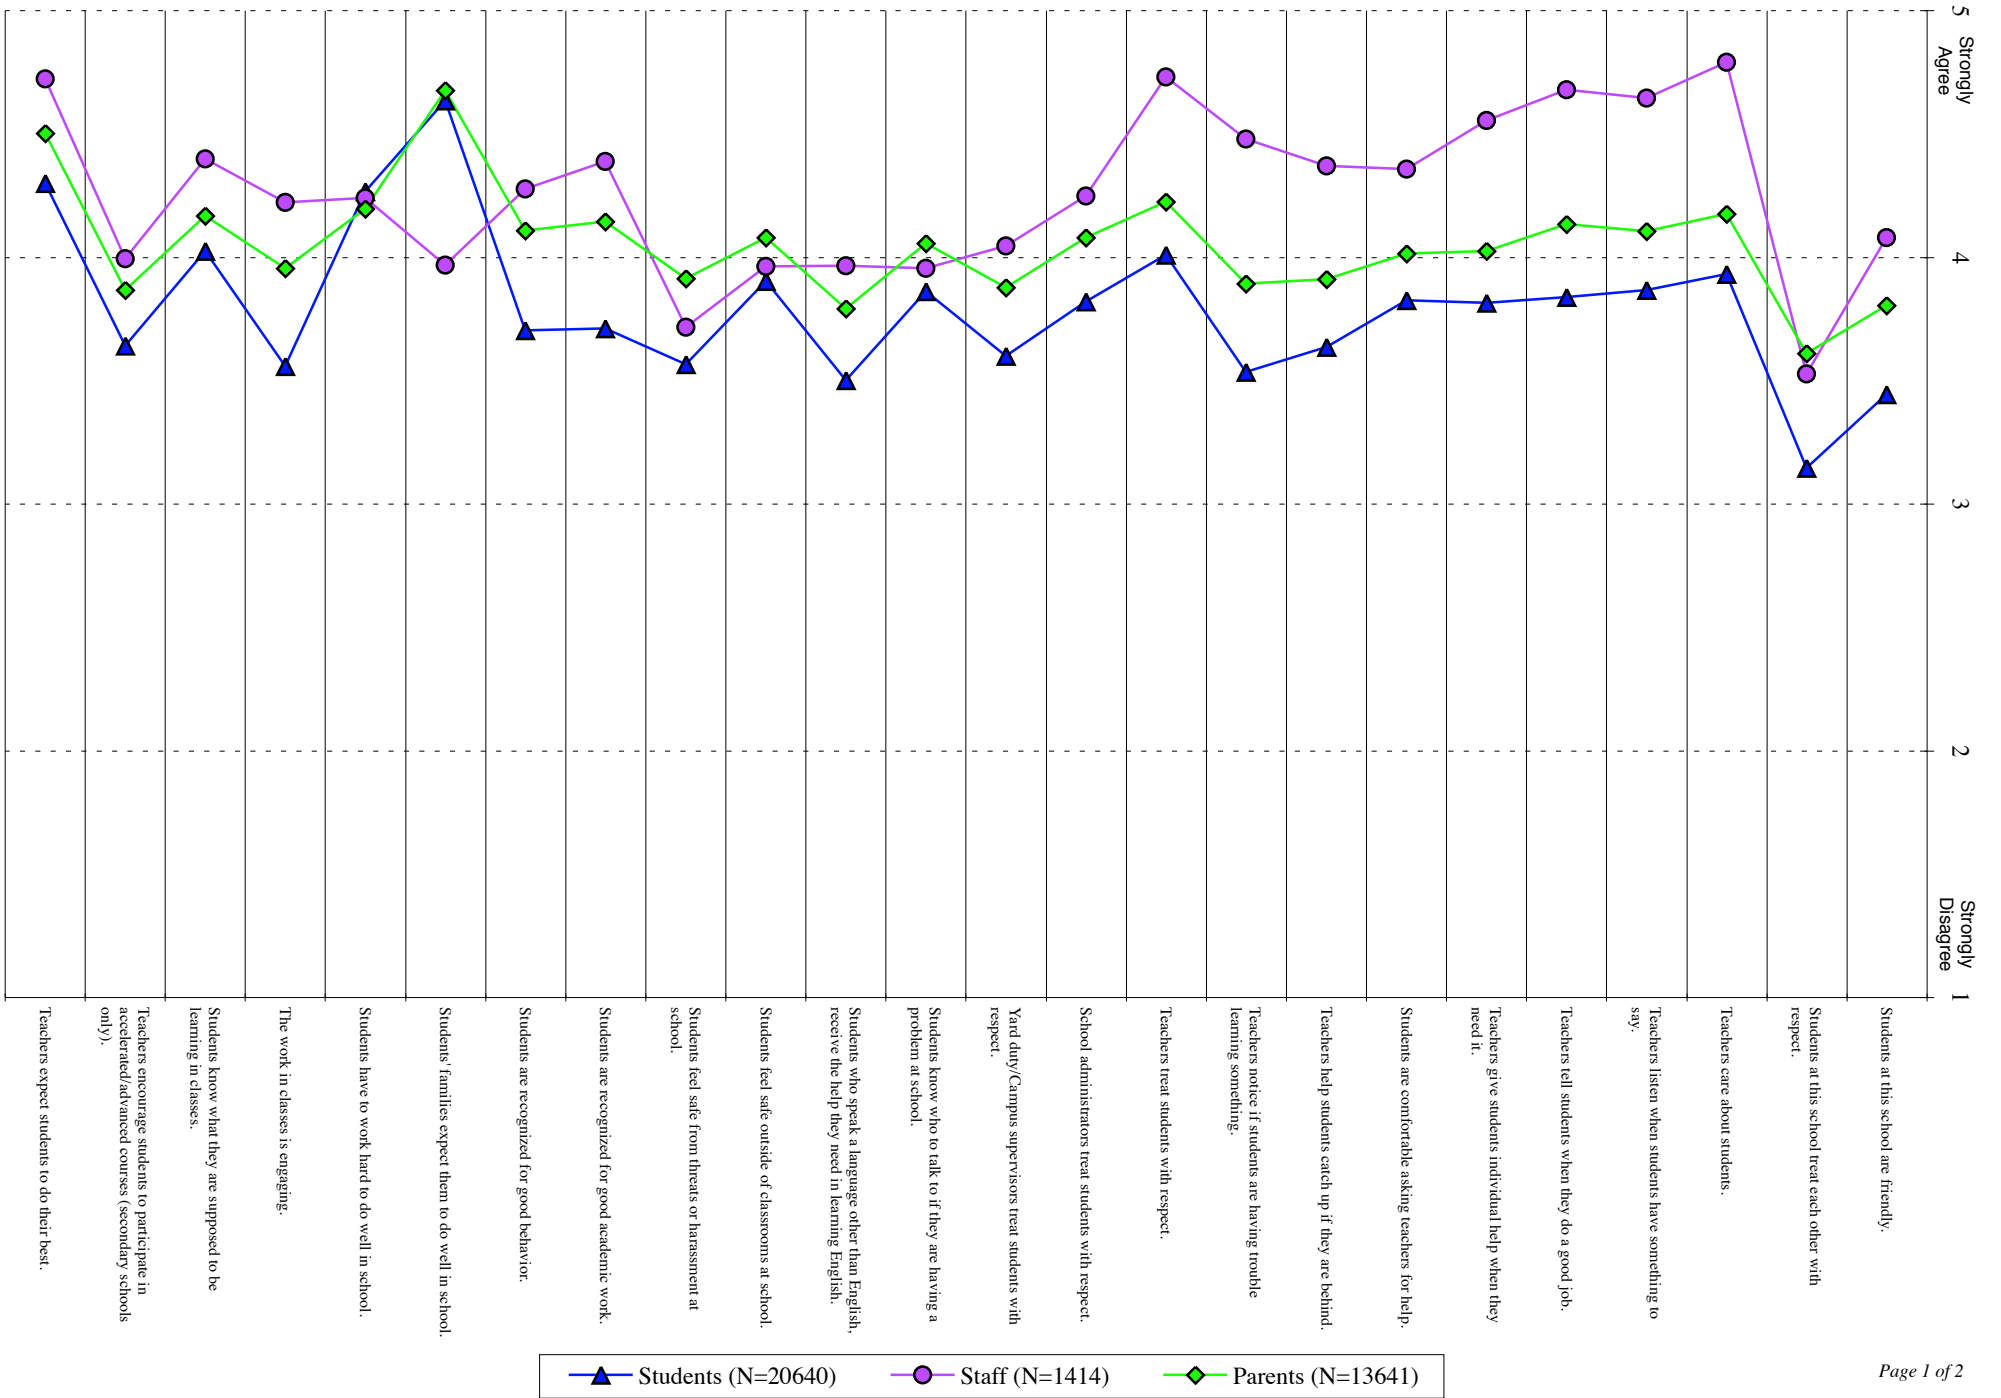

San Jose Unified School District Total Student, Staff, Parent Responses May 2011

San Jose Unified School District Total Student, Staff, Parent Responses May 2011

San Jose Unified School District Total Student, Staff, Parent Responses May 2011 (Continued)