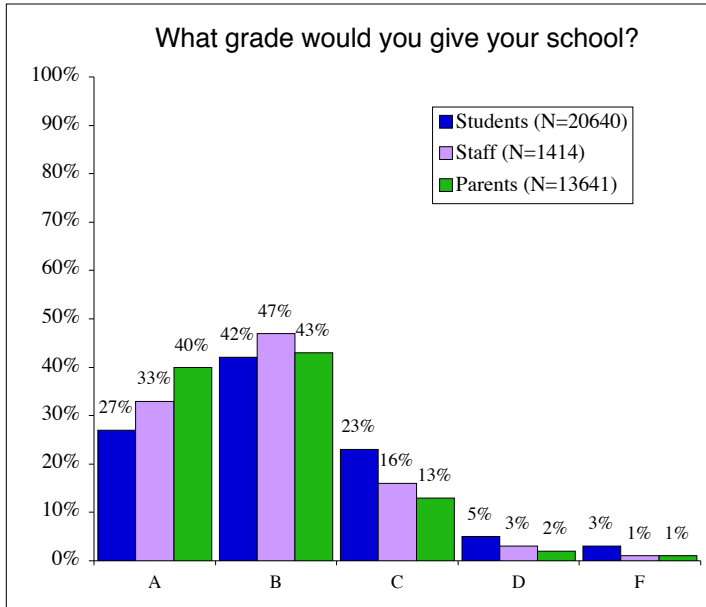

San Jose Unified School District Total Student, Staff, Parent Responses May 2011

San Jose Unified School District Total Student, Staff, Parent Responses May 2011

San Jose Unified School District Total Student, Staff, Parent Responses May 2011 (Continued)